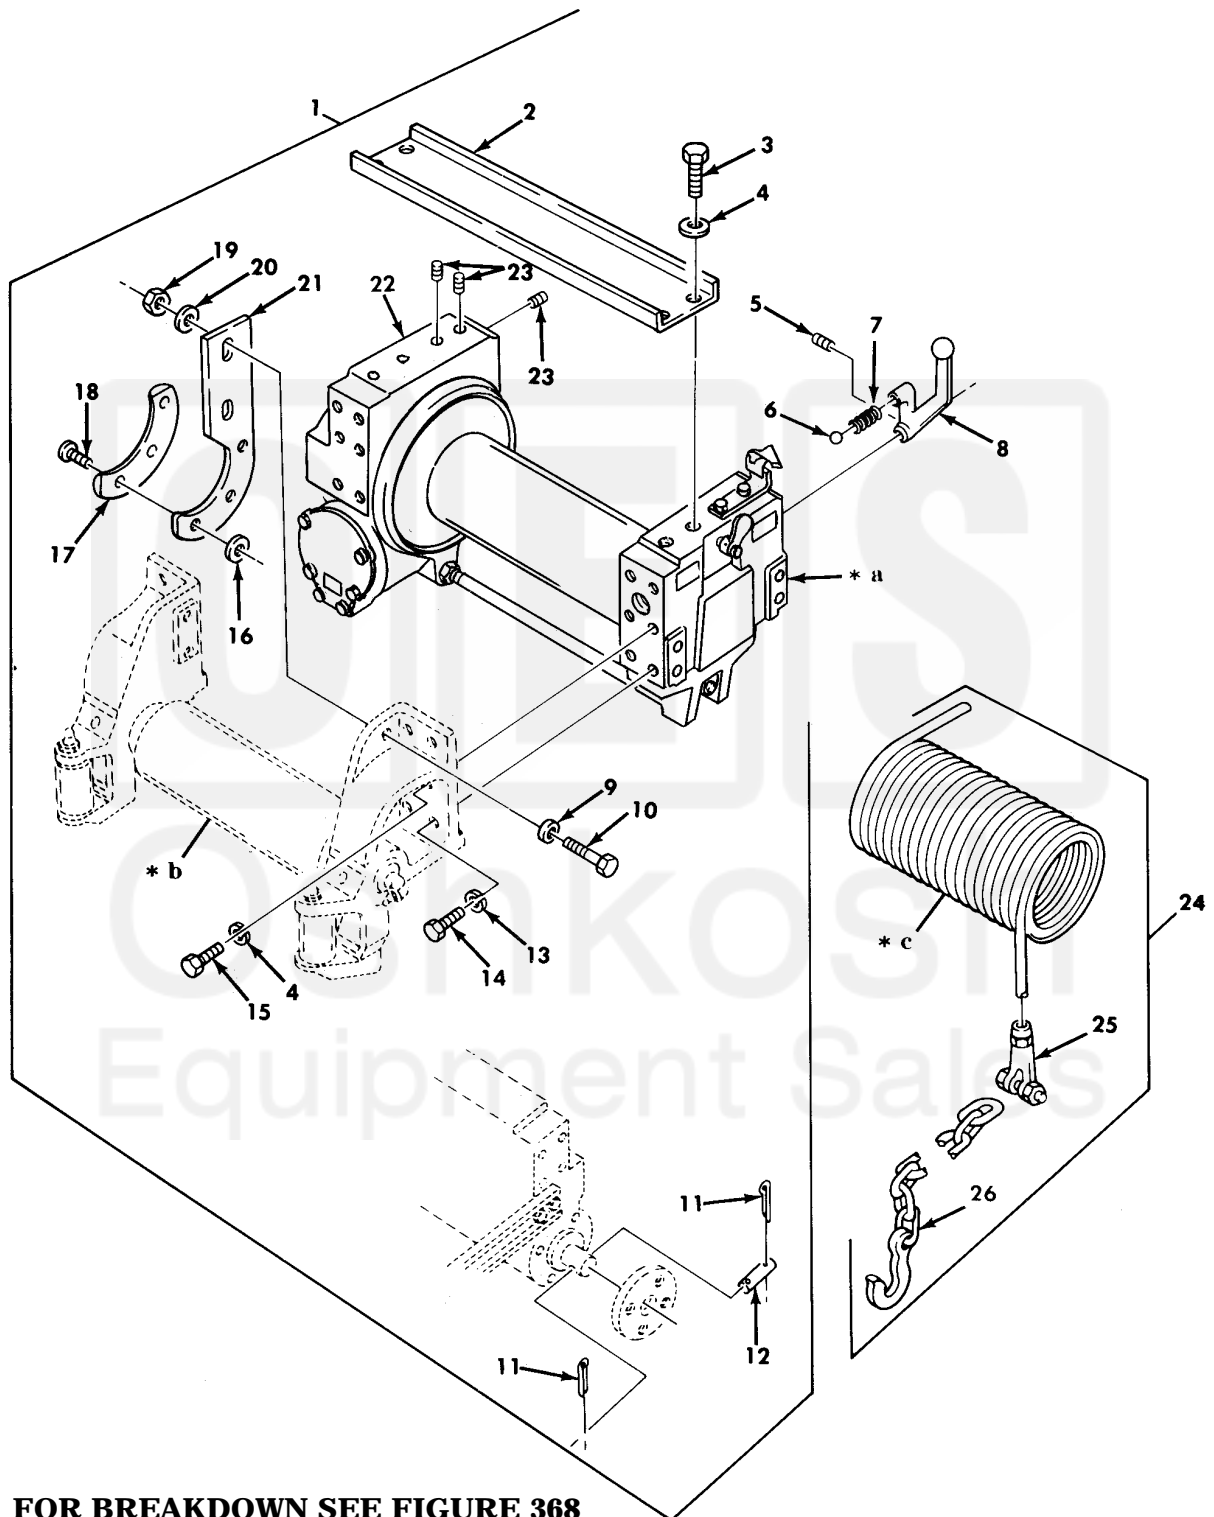

UNIT, DIRECT SUPPORT, AND GENERAL SUPPORT MAINTENANCE
REPAIR PARTS AND SPECIAL TOOLS LIST
TRUCK, 5-TON, 6X6, M809 SERIES TRUCKS (DIESEL)

- a FOR BREAKDOWN SEE FIGURE 368
- b FOR BREAKDOWN SEE FIGURE 365
- c PART OF ITEM 24

Figure 363. Front Winch Assembly, Complete and Wire Rope Assembly.

(1) ITEM NO	(2) SMR CODE	(3) NSN	(4) CAGEC	(5) PART NUMBER	(6) DESCRIPTION AND USABLE ON CODE (UOC)	(7) QTY
GROUP 2001 HOIST, CRANE, OR WINCH ASSEMBLY						
FIG. 363 FRONT WINCH ASSEMBLY, COMPLETE AND WIRE ROPE ASSEMBLY						
1	PGOFH	2590-00-641-6405	19207	7412382	WINCH, DRUM, VEHICLE..... UOC: 614, 621, 623, 625, 628, 633, 634, 637	1
2	PAOZZ	2520-00-740-9813	19207	7409813	.TOP CHANNEL..... UOC: 614, 621, 623, 625, 628, 633, 634, 637	1
3	PAOZZ	5305-00-724-7219	80204	B1821BH063C125N	.SCREW, CAP, HEXAGON H..... UOC: 614, 621, 623, 625, 628, 633, 634, 637	4
4	PAOZZ	5310-00-820-6653	96906	MS35338-50	.WASHER, LOCK..... UOC: 614, 621, 623, 625, 628, 633, 634, 637	12
5	PAFZZ	5305-00-724-6810	96906	MS51963-101	.SETSCREW..... UOC: 614, 621, 623, 625, 628, 633, 634, 637	1
6	PAOZZ	3110-00-948-9796	96906	MS19061-20013	.BALL, BEARING WINCH CONTROL LEVER.. UOC: 614, 621, 623, 625, 628, 633, 634, 637	1
7	PAOZZ	5360-00-740-9727	61465	304677	.SPRING, HELICAL, COMP..... UOC: 614, 621, 623, 625, 628, 633, 634, 637	1
8	PAOZZ	5340-00-351-7831	19207	7954471	.LEVER, MANUAL CONTRO..... UOC: 614, 621, 623, 625, 628, 633, 634, 637	1
9	PAOZZ	5310-00-184-8992	96906	MS9320-14	.WASHER, FLAT PART OF KIT P/N 12300736..... UOC: 614, 621, 623, 625, 628, 633, 634, 637	4
10	PAOZZ	5305-00-071-2071	80204	B1821BH050C200N	.SCREW, CAP, HEXAGON H PART OF KIT P/N 12300736..... UOC: 614, 621, 623, 625, 628, 633, 634, 637	4
11	PAOZZ	5315-00-842-3044	96906	MS24665-283	.PIN, COTTER..... UOC: 614, 621, 623, 625, 628, 633, 634, 637	2
12	PAOZZ	5315-00-209-7979	19207	7409348	.PIN, STRAIGHT, HEADLE..... UOC: 614, 621, 623, 625, 628, 633, 634, 637	1
13	PAOZZ	5310-00-584-7888	96906	MS35338-51	.WASHER, LOCK..... UOC: 614, 621, 623, 625, 628, 633, 634, 637	4
14	PAOZZ	5305-00-939-9204	96906	MS90725-187	.SCREW, CAP, HEXAGON H..... UOC: 614, 621, 623, 625, 628, 633, 634, 637	4
15	PAOZZ	5305-00-724-7222	80204	B1821BH063C200N	.SCREW, CAP, HEXAGON H..... UOC: 614, 621, 623, 625, 628, 633, 634, 637	8
16	PAOZZ	5310-00-194-9213	96906	MS35336-39	.WASHER, LOCK PART OF KIT P/N 12300736..... UOC: 614, 621, 623, 625, 628, 633, 634, 637	6
17	PAOZZ	5340-01-131-0131	19207	12300666-2	.PLATE, MOUNTING L.H., PART OF KIT P/N 12300736..... UOC: 614, 621, 623, 625, 628, 633, 634, 637	1
17	PAOZZ	5340-01-131-0130	19207	12300666-1	.PLATE, MOUNTING R.H., PART OF KIT P/N 12300736..... UOC: 614, 621, 623, 625, 628, 633, 634, 637	1
18	PAOZZ	5305-00-959-2723	96906	MS35190-319	.SCREW, MACHINE PART OF KIT P/N 12300736..... UOC: 614, 621, 623, 625, 628, 633, 634, 637	6
19	PAOZZ	5310-00-768-0318	96906	MS51967-14	.NUT, PLAIN, HEXAGON PART OF KIT P/N 12300736..... UOC: 614, 621, 623, 625, 628, 633, 634, 637	4
20	PAOZZ	5310-00-637-9541	96906	MS35338-46	.WASHER, LOCK PART OF KIT P/N 12300736..... UOC: 614, 621, 623, 625, 628, 633, 634, 637	4
21	PAOZZ	2590-01-131-0129	19207	12300665-2	.PLATE, MOUNTING, WINC L.H., PART OF KIT P/N 12300736..... UOC: 614, 621, 623, 625, 628, 633, 634, 637	1
21	PAOZZ	2590-01-131-0128	19207	12300665-1	.PLATE, MOUNTING, WINC R.H., PART OF KIT P/N 12300736..... UOC: 614, 621, 623, 625, 628, 633, 634, 637	1
22	PAOFH	2590-00-351-7865	19207	7954486	.WINCH, DRUM, VEHICLE.....	1